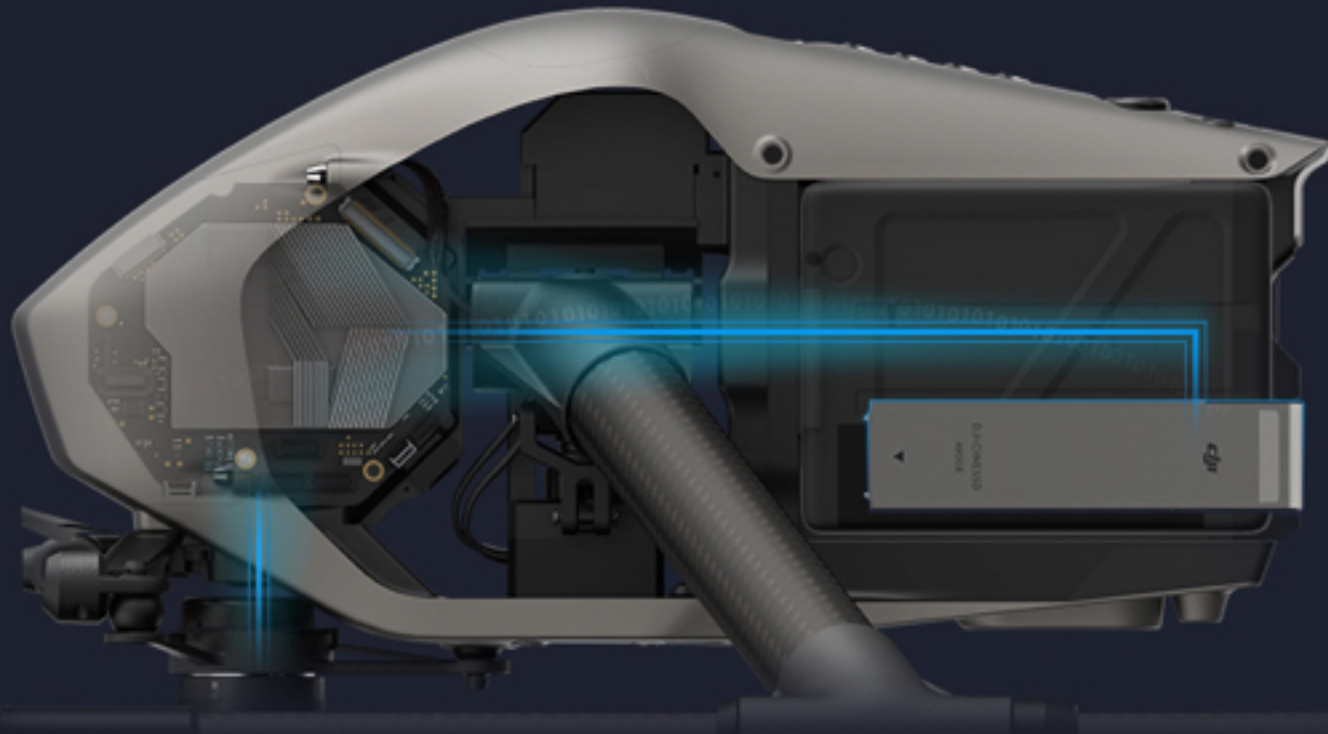

Image System

Image Processing:

Image Processing and storage: 5.2K@4.2Gbps RAW video recording, CineCore 2.0, integrated DJI CINESSD.

Video Format:

CinemaDNG and Apple ProRes 5.2K video support, H.265 and H.264 video codec support, 4K video at 100Mbps.

Recorded video can be stored simultaneously on the DJI CINESSD and a Micro-SD card.

File System:

FAT32/exFAT universal file system.